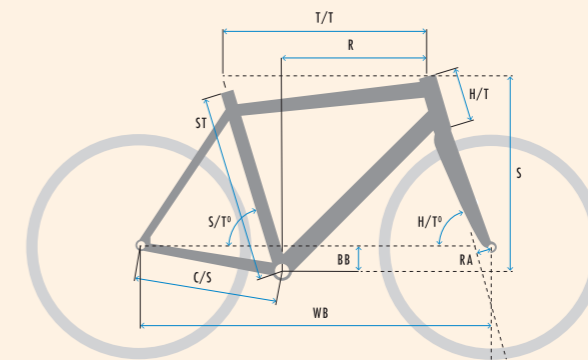

✓ 17.4 kg

✓ 17.8 kg

VERSPELLINGEN

11

SPECIFICATIONS

WEIGHT	✓ 17.0 kg ✓ 17.4 kg ✓ 17.8 kg
SIZES	✓ S-M-L-XL-XXL ✓ S-M-L-XL ✓ XS-S-M-L-XL
COLOUR	Limestone high gloss
FRAME	Super smooth welded premium 6061 aluminium with eccentric bottom bracket. Fully internal shifter, brake and lighting cables. KOGA Light Design. Integrated headset with steering limiter.
FRONT FORK	KOGA alloy Feathershock 2.0 - 30mm travel with integrated steering limiter
HEADSET	Industrial bearing - Integrated in frame
HANDLEBAR	KOGA Riser alloy
STEM	KOGA adjustable with integrated cable guidance
HANDLEBAR TAPE/GRIPS	KOGA Sport
DISC-/HYDRAULIC BRAKE SET (F)	Shimano MT201/UR300 hydraulic disc brake, FM type
DISC-/HYDRAULIC BRAKE SET (R)	Shimano MT201 hydraulic disc brake, FM type
ROTOR FRONT	Shimano RT-54 160mm
ROTOR REAR	Shimano RT-54 160mm
INTERNAL GEAR HUB	Shimano Alfine 11
SHIFT LEVER (R)	Shimano Alfine 11
CHAIN	Gates Carbondrive CDX Premium Belt
CRANK SET	Gates Carbondrive FC-5550 CDX
BOTTOM BRACKET	Gates
CASSETTE	Gates CDX 24T
FRONT HUB	Shutter Precision PL-7
TIRE (F)	Schwalbe Marathon Racer 40-622
TIRE (R)	Schwalbe Marathon Racer 40-622
TUBE	Schwalbe
RIM (F)	Ryde Rival21 Disc
RIM (R)	Ryde Rival21 Disc
SPOKES	Sapim Strong
SADDLE	Selle Royal Vivo Ergo
SEAT POST	KOGA alloy 27.2 mm
CHAINGUARD	KOGA
MUDGUARD (F)	KOGA 46 mm
MUDGUARD (R)	KOGA 46 mm
HEADLIGHT	KOGA Premium Integrated
REAR LIGHT	KOGA Integrated
REAR CARRIER	KOGA F3 with MIK system
KICKSTAND	Ursus Mooi
BELL	KOGA Compact
RING LOCK	AXA Victory ART ** Approved
PEDALS	KOGA Sole-Mate

GEOMETRY

✓ GENTS

SIZE	ST	T/T	C/S	WB	BB	RA	H/T°	S/T°	H/T	R	S
S	500	600	460	1100	60	45	70.5	72.0	125	402	608
M	540	615	460	1092	60	45	71.5	71.0	140	399	627
L	570	630	460	1107	60	45	71.5	71.0	155	409	641
XL	600	645	460	1122	60	45	71.5	71.0	185	415	669
XXL	630	660	460	1137	60	45	71.5	71.0	200	425	684