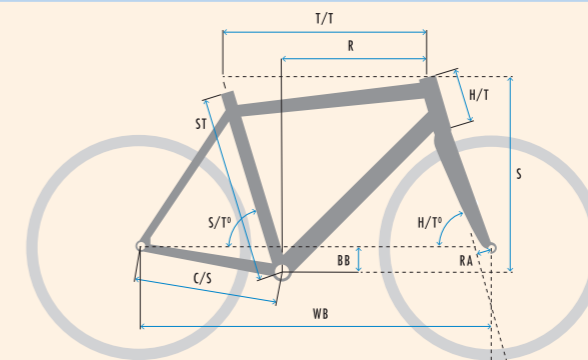

KLEUR

Moss Mat

FRAMEMAAT

↗ M-L-XL

↘ S-M-L

GEWICHT

↗ 15.5 kg

↘ 15.7 kg

VERSNELLINGEN

8

SPECIFICATIONS

WEIGHT	↗ 15.5 kg ↘ 15.7 kg
SIZES	↗ M-L-XL ↘ S-M-L
COLOUR	Moss Mat
FRAME	Super smooth welded premium 6061 aluminium with eccentric bottom bracket. Fully internal shifter, brake and lighting cables. KOGA Light Design. Integrated headset with steering limiter.
FRONT FORK	KOGA alloy rigid fork with integrated mudguard attachment and steering limiter
HEADSET	Industrial bearing - Integrated in frame
HANDLEBAR	KOGA Riser alloy
STEM	KOGA rigid with integrated cable guidance
HANDLEBAR TAPE/GRIPS	KOGA 2K Sport
DISC-/HYDRAULIC BRAKE SET (F)	Shimano MT201/UR300 hydraulic disc brake, FM type
DISC-/HYDRAULIC BRAKE SET (R)	Shimano MT201 hydraulic disc brake, FM type
ROTOR FRONT	Shimano RT-30 160mm
ROTOR REAR	Shimano RT-30 160mm
INTERNAL GEAR HUB	Shimano Nexus 8 Disc
SHIFT LEVER (R)	Shimano Alfine 8 5503
CHAIN	Gates Carbondrive CDN Belt
CRANK SET	Gates Carbondrive FC-5250 CDN
BOTTOM BRACKET	Shimano Sealed cartridge JIS
CASSETTE	Gates CDC 24T
FRONT HUB	Shutter Precision PL-7
TIRE (F)	Continental Contact Urban 40-622
TIRE (R)	Continental Contact Urban 40-622
TUBE	Schwalbe
RIM (F)	Ryde Rival21 Disc
RIM (R)	Ryde Rival21 Disc
SPOKES	Sapim Strong
SADDLE	Selle Royal Vivo Ergo
SEAT POST	LightSkin alloy with integrated rear light
MUDGUARD (F)	KOGA Alloy
MUDGUARD (R)	KOGA Alloy
HEADLIGHT	KOGA Integrated
REAR LIGHT	LightSkin seat post integrated
REAR CARRIER	KOGA Urban
KICKSTAND	Ursus Mooi
BELL	KOGA Compact
RING LOCK	AXA Victory ART ** Approved
PEDALS	KOGA Sole-Mate

GEOMETRY

↗ GENTS

SIZE	ST	T/T	C/S	WB	BB	RA	H/T°	S/T°	H/T	R	S
M	540	615	460	1092	60	45	71.5	71.0	140	399	627
L	570	630	460	1107	60	45	71.5	71.0	155	409	641
XL	600	645	460	1122	60	45	71.5	71.0	185	415	669

↘ MIXED

SIZE	ST	T/T	C/S	WB	BB	RA	H/T°	S/T°	H/T	R	S
S	500	600	460	1101	60	45	70.5	72.0	155	393	637
M	530	610	460	1112	60	45	70.5	72.0	170	399	651
L	560	620	460	1097	60	45	71.5	71.0	170	394	655